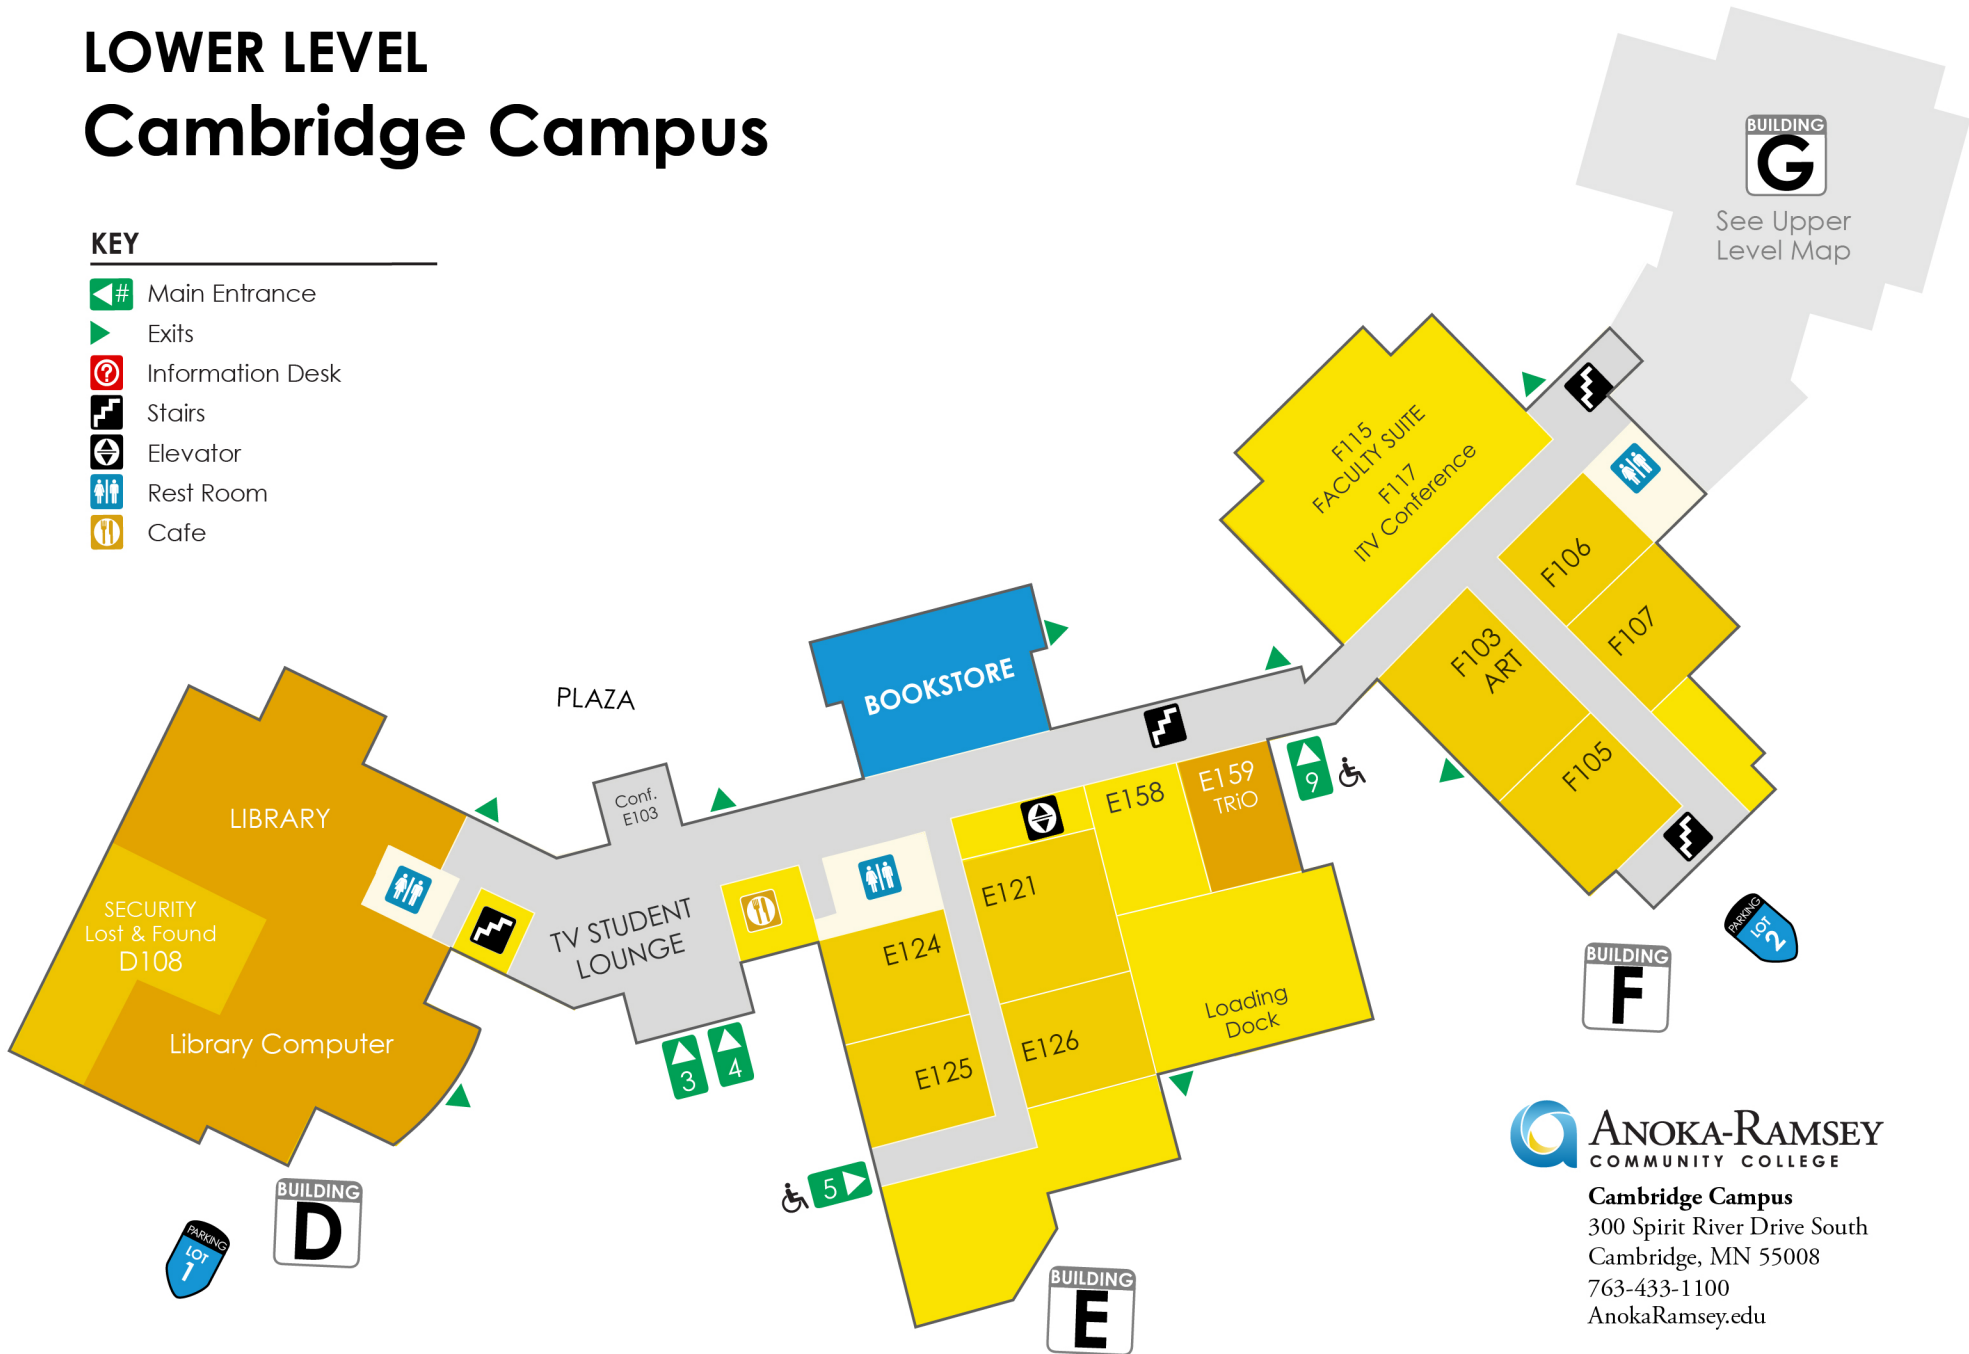

LOWER LEVEL Cambridge Campus

KEY

-  Main Entrance
-  Exits
-  Information Desk
-  Stairs
-  Elevator
-  Rest Room
-  Cafe

UPPER LEVEL Cambridge Campus

KEY

-  Main Entrance
-  Exits
-  Information Desk
-  Stairs
-  Elevator
-  Rest Room